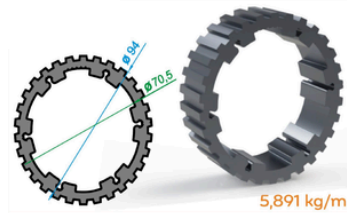

Triger Dişli Profili
Timing Gear Profile