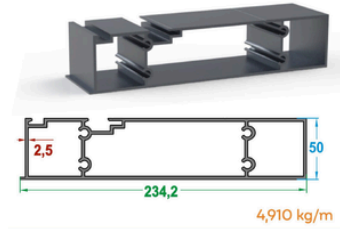

Yan Oluk Kapak Profili
Side Gutter Cover Profile

4,120 kg/m

Yan Oluk Profili
Side Gutter Profile

1,692 kg/m

Küçük Ray Profili | **Small Rail Profile**

4,910 kg/m

Kiriş Profili
Beam Profile

5,740 kg/m