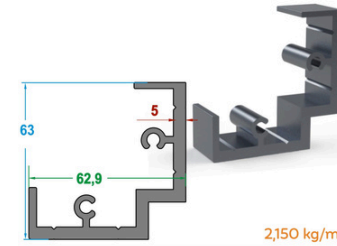

Dere Profili
Drain Profile

2,150 kg/m

Köşe Profili
Corner Profile