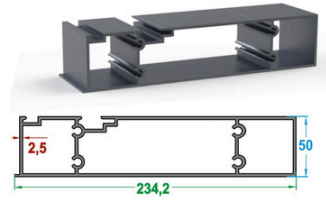

Dikme Kapak Profili
Strut Cover Profile

1,692 kg/m

Küçük Ray Profili
Small Rail Profile

4,120 kg/m

Dere Profili
Drain Profile

4,910 kg/m

Kiriş Profili
Beam Profile

5,740 kg/m