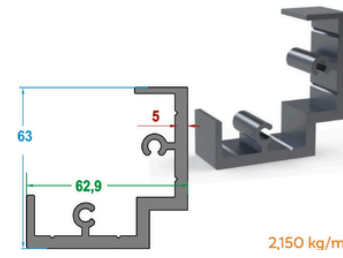

Yan Oluk Kapak Profili
Side Gutter Cover Profile

4,120 kg/m

Yan Oluk Profili
Side Gutter Profile

1,692 kg/m

Küçük Ray Profili | **Small Rail Profile**

4,910 kg/m

Kiriş Profili
Beam Profile

5,740 kg/m

Orta Kiriş Profili
Middle Beam Profile

1,100 kg/m

Köşe Kapak Profili
Corner Cover Profile

3,130 kg/m

Ray Profili | **Rail Profile**

0,480 kg/m

Ray Kapak Profili | **Rail Cover Profile**

2,150 kg/m