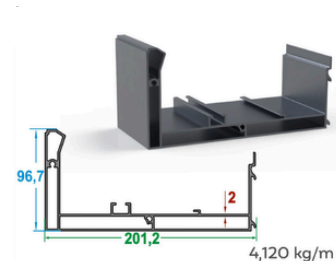

Harmony with Nature

3,028 kg/m

Panel Profili
Panel Profile

3,957 kg/m

Dikme Profili
Strut Profile

0,979 kg/m

Dikme Kapak Profili | **Strut Cover Profile**

0,437 kg/m

Yan Oluk Kapak Profili
Side Gutter Cover Profile

4,120 kg/m

Yan Oluk Profili
Side Gutter Profile

1,692 kg/m

Küçük Ray Profili | **Small Rail Profile**

4,910 kg/m

Kiriş Profili
Beam Profile

5,740 kg/m