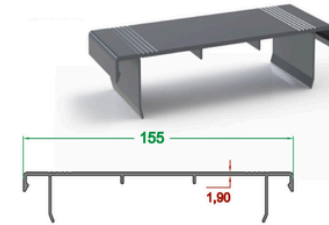

Harmony with Nature

3,028 kg/m

Panel Profili
Panel Profile

3,957 kg/m

Dikme Profili
Strut Profile

0,979 kg/m

Dikme Kapak Profili | **Strut Cover Profile**

0,437 kg/m

Yan Oluk Kapak Profili
Side Gutter Cover Profile

4,120 kg/m

Yan Oluk Profili
Side Gutter Profile

1,692 kg/m

Küçük Ray Profili | **Small Rail Profile**

4,910 kg/m

Kiriş Profili
Beam Profile

5,740 kg/m