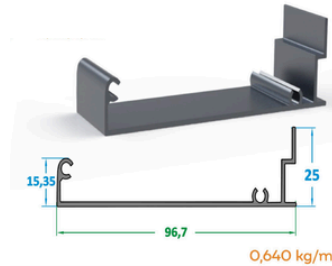

Dikme Profili
Strut Profile

Oluk Profili | **Gutter Profile**

Ray Yan Kaplama Profili
Rail Side Closing Profile

Oluk Kaplama Led Profili
Gutter Closing Led Profile

Duvar Tipi Oluk Led Profili
Wall Type Gutter Led Profile