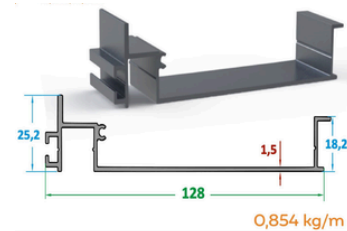

Dikme Profili
Strut Profile

Oluk Profili | **Gutter Profile**

Ray Yan Kaplama Profili
Rail Side Closing Profile

Oluk Kaplama Led Profili
Gutter Closing Led Profile

Duvar Tipi Oluk Led Profili
Wall Type Gutter Led Profile