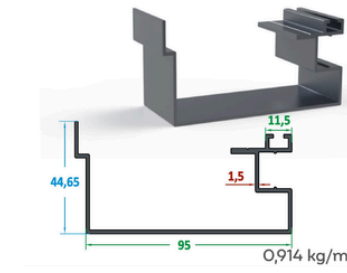

Dikme Profili
Strut Profile

Oluk Profili | **Gutter Profile**

Ray Yan Kaplama Profili
Rail Side Closing Profile

Oluk Kaplama Led Profili
Gutter Closing Led Profile

Duvar Tipi Oluk Led Profili
Wall Type Gutter Led Profile