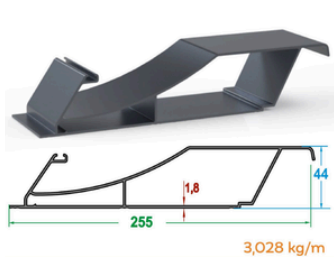

Rolling Panel Profili
Rolling Panel Profile