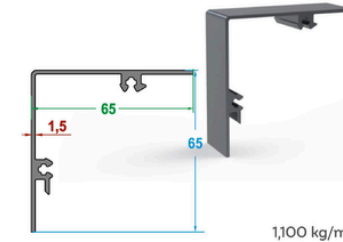

Küçük Ray Profili | **Small Rail Profile**

1,100 kg/m

Köşe Kapak Profili
Corner Cover Profile