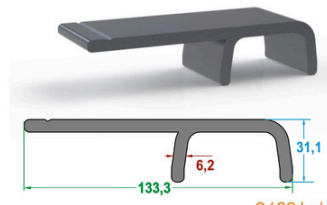

Orta Kiriş Profili
Middle Beam Profile

2,150 kg/m

Köşe Profili
Corner Profile

3,130 kg/m

Ray Profili
Rail Profile

0,480 kg/m

Ray Kapak Profili
Rail Cover Profile

1,100 kg/m