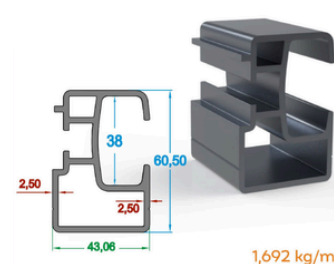

1,692 kg/m

Küçük Ray Profili
Small Rail Profile