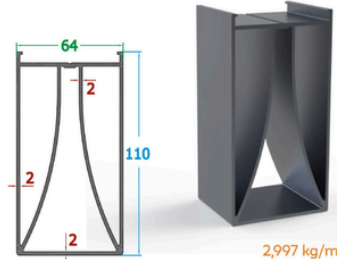

Destekli Yatay Profil
Supported Horizontal Profile