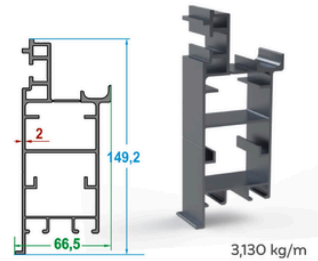

Yan Oluk Kapak Profili
Side Gutter Cover Profile

4,120 kg/m

Yan Oluk Profili
Side Gutter Profile

1,692 kg/m

Küçük Ray Profili | **Small Rail Profile**

4,910 kg/m

Kiriş Profili
Beam Profile

5,740 kg/m

Orta Kiriş Profili
Middle Beam Profile

1,100 kg/m

Köşe Kapak Profili
Corner Cover Profile

3,130 kg/m

Ray Profili | **Rail Profile**

0,480 kg/m

Ray Kapak Profili | **Rail Cover Profile**

2,150 kg/m