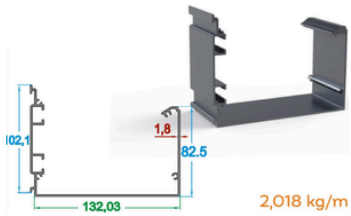

Yan Oluk Profili
Side Gutter Profile