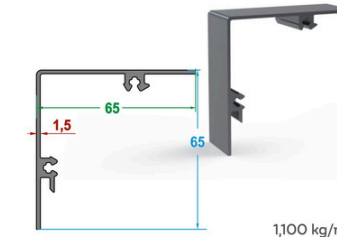

Orta Kiriş Profili
Middle Beam Profile

2,150 kg/m

Köşe Profili
Corner Profile

3,130 kg/m

Ray Profili
Rail Profile

0,480 kg/m

Ray Kapak Profili
Rail Cover Profile

1,100 kg/m