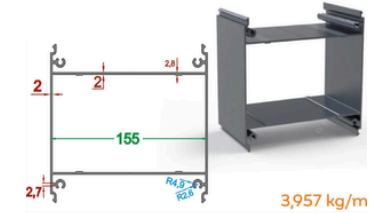

Dikme Profili
Strut Profile

Oluk Profili | **Gutter Profile**

Ray Yan Kaplama Profili
Rail Side Closing Profile

Oluk Kaplama Led Profili
Gutter Closing Led Profile

Duvar Tipi Oluk Led Profili
Wall Type Gutter Led Profile