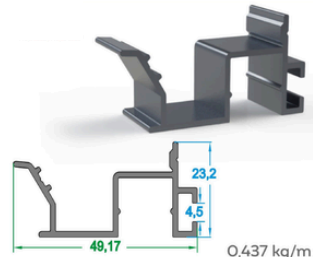

Harmony with Nature

3,028 kg/m

Panel Profili
Panel Profile

3,957 kg/m

Dikme Profili
Strut Profile

0,979 kg/m

Dikme Kapak Profili | **Strut Cover Profile**

0,437 kg/m

Yan Oluk Kapak Profili
Side Gutter Cover Profile

4,120 kg/m

Yan Oluk Profili
Side Gutter Profile

1,692 kg/m

Küçük Ray Profili | **Small Rail Profile**

4,910 kg/m

Kiriş Profili
Beam Profile

5,740 kg/m