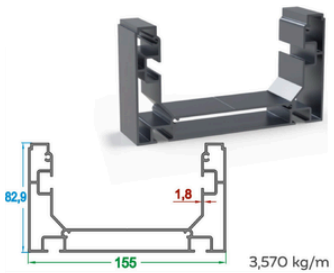

Dikme Profili
Strut Profile

Oluk Profili | **Gutter Profile**

Ray Yan Kaplama Profili
Rail Side Closing Profile

Oluk Kaplama Led Profili
Gutter Closing Led Profile

Duvar Tipi Oluk Led Profili
Wall Type Gutter Led Profile