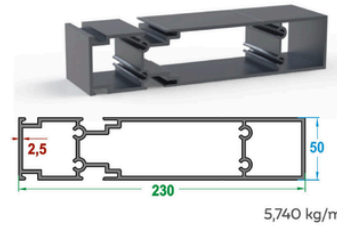

Yan Oluk Kapak Profili
Side Gutter Cover Profile

4,120 kg/m

Yan Oluk Profili
Side Gutter Profile

1,692 kg/m

Küçük Ray Profili | **Small Rail Profile**

4,910 kg/m

Kiriş Profili
Beam Profile

5,740 kg/m