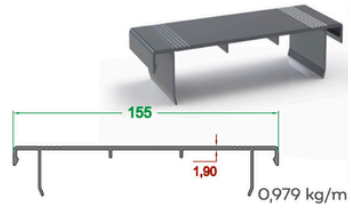

Dikme Profili
Strut Profile

Oluk Profili | **Gutter Profile**

Ray Yan Kaplama Profili
Rail Side Closing Profile

Oluk Kaplama Led Profili
Gutter Closing Led Profile

Duvar Tipi Oluk Led Profili
Wall Type Gutter Led Profile