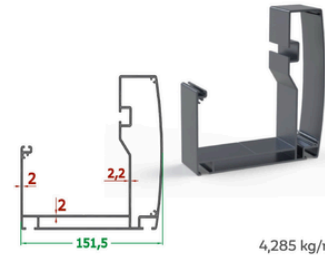

4,285 kg/m

Kalın Oluk | **Thick Gutter Profile**

2,221kg/m

100x100Eko Ray Profili
100x100 Eco Rail Profile

1,355 kg/m

Eco Trapez Profili | **Eco Trapezoid Profile**

0,673 kg/m

Damla Eco İnce Korniş Profili
Drop Eco Thick Cornice Profile