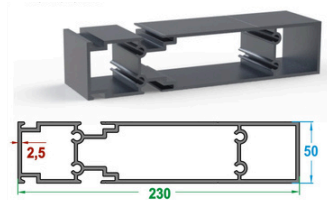

Dikme Kapak Profili
Strut Cover Profile

1,692 kg/m

Küçük Ray Profili
Small Rail Profile

4,120 kg/m

Dere Profili
Drain Profile

4,910 kg/m

Kiriş Profili
Beam Profile

5,740 kg/m