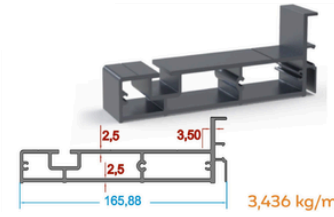

Duvar Aski Profili
Wall Hanger Profile