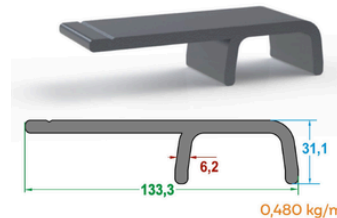

Yan Oluk Kapak Profili
Side Gutter Cover Profile

4,120 kg/m

Yan Oluk Profili
Side Gutter Profile

1,692 kg/m

Küçük Ray Profili | **Small Rail Profile**

4,910 kg/m

Kiriş Profili
Beam Profile

5,740 kg/m

Orta Kiriş Profili
Middle Beam Profile

1,100 kg/m

Köşe Kapak Profili
Corner Cover Profile

3,130 kg/m

Ray Profili | **Rail Profile**

0,480 kg/m

Ray Kapak Profili | **Rail Cover Profile**

2,150 kg/m