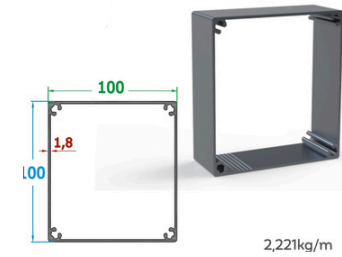

4,285 kg/m

Kalın Oluk | **Thick Gutter Profile**

2,221kg/m

100x100Eko Ray Profili
100x100 Eco Rail Profile

1,355 kg/m

Eco Trapez Profili | **Eco Trapezoid Profile**

0,673 kg/m

Damla Eco İnce Korniş Profili
Drop Eco Thick Cornice Profile