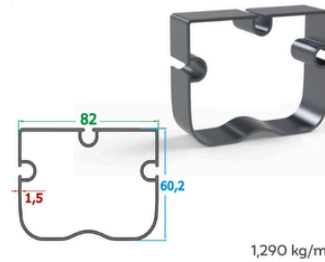

4,285 kg/m

Kalın Oluk | **Thick Gutter Profile**

2,221kg/m

100x100Eko Ray Profili
100x100 Eco Rail Profile

1,355 kg/m

Eco Trapez Profili | **Eco Trapezoid Profile**

0,673 kg/m

Damla Eco İnce Korniş Profili
Drop Eco Thick Cornice Profile