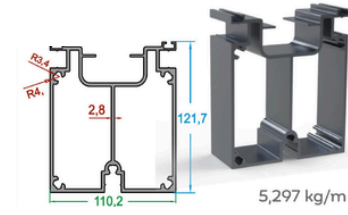

Orta Destek Ray Profili
Medium Support Rail Profile