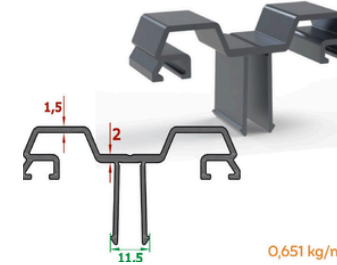

Cam Üst Baskı Profili
Glass Cover Profile