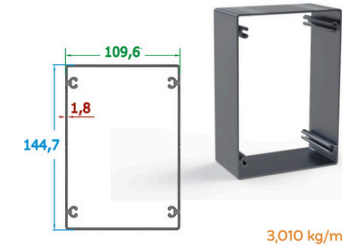

5,133 kg/m

4,621 kg/m

4,285 kg/m

2,221kg/m

1,355 kg/m

0,673 kg/m

1,290 kg/m

3,010 kg/m