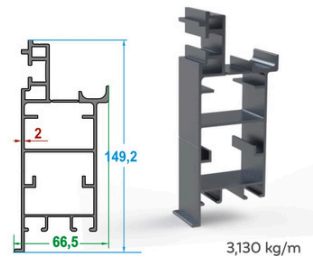

3,130 kg/m

Ray Profili
Rail Profile