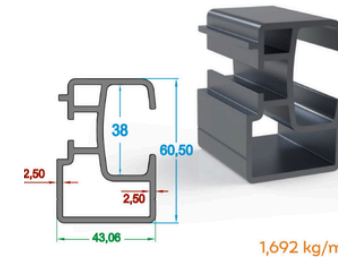

Harmony with Nature

3,028 kg/m

Panel Profili
Panel Profile

3,957 kg/m

Dikme Profili
Strut Profile

0,979 kg/m

Dikme Kapak Profili | **Strut Cover Profile**

0,437 kg/m

Yan Oluk Kapak Profili
Side Gutter Cover Profile

4,120 kg/m

Yan Oluk Profili
Side Gutter Profile

1,692 kg/m

Küçük Ray Profili | **Small Rail Profile**

4,910 kg/m

Kiriş Profili
Beam Profile

5,740 kg/m