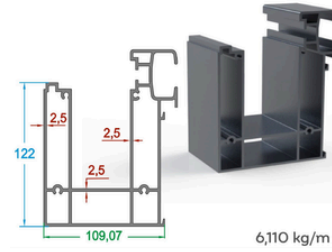

Ray Profili
Rail Profile