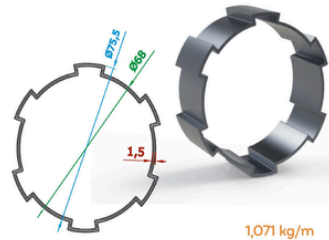

1,071 kg/m

Motor Boru Profili | Engine Pipe Profile